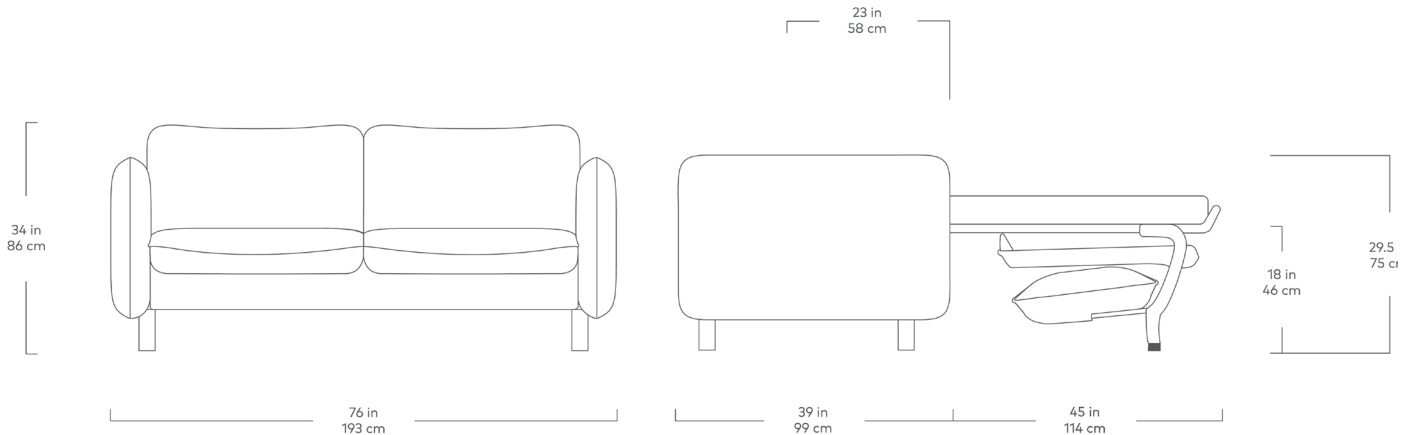

Rialto Sofabed

Dawson
Moon

Dawson
Rose

Stria
Haze

Stria
Sand

Because finding an attractive modern sofa bed should be easy. With sophisticated details including rounded cushions with knife-edge seams and solid ash legs, you'd never know the Rialto was actually the world's dreamiest sofa bed. An innovative and durable steel mechanism easily unfolds to reveal a comfy, memory foam mattress while the integrated back and seat cushions are tucked out of view – making bedtime a cinch. During the day, feather and fiber wrapped foam back cushions deliver unrivaled comfort.

Gus*

FOR PRODUCT INFORMATION, SWATCHES + ORDERING: HELLO@RYPEN.COM | 800.560.0554 | WWW.RYPEN.COM

Rialto Sofabed

- Small-scale sofabed is perfect for condos, apartments and compact spaces.
- Recommended for occasional use only.
- Back and arms are removable, allowing it to fit through tight areas.
- Features knife edged French seams on all upholstered panels and cushions.
- Back cushions are high resiliency polyurethane foam wrapped with a sterilized feather and poly envelope.
- Seat cushions are high resiliency polyurethane foam with Dacron layered on top.
- For a hassle-free transition from sofa to bed the seat and back cushions are integrated into the opened mattress system and do not require removal.
- A full size sheet set is recommended for the memory foam mattress. Mattress size is 55" x 75".
- Mattress suspension system uses a reinforced steel frame with bent plywood slats and supportive straps for durability and comfort.
- Max weight for Sofabed system is: 550 lbs.
- Professional assembly required.
- Solid ash dowel legs.
- Felt pads on legs to prevent damage to floors.
- Manufactured to meet California TB117-2013 and U.S. CPSC fire safety standards without the use of flame retardant additives in the upholstery foam.